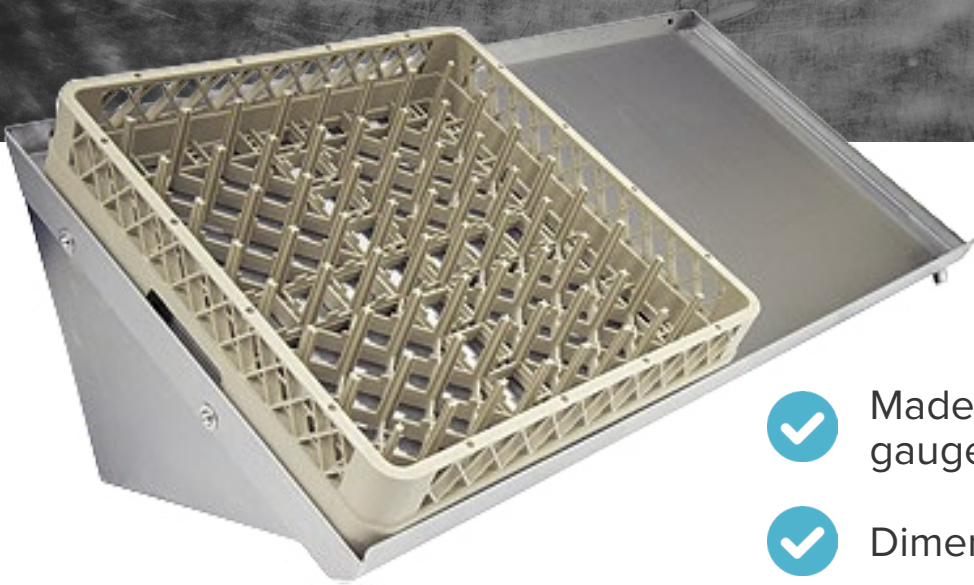

DISH WALL RACK

TWDR-2242-L

FEATURES

- ✓ Made with high quality 18 gauge, 430 stainless steel
- ✓ Dimensions: 42" x 22" x 14"
- ✓ Accommodates standard dish racks and fits up to 4 dish racks
- ✓ Drain: left side
- ✓ Baskets: 2
- ✓ Plastic dish rack NOT included