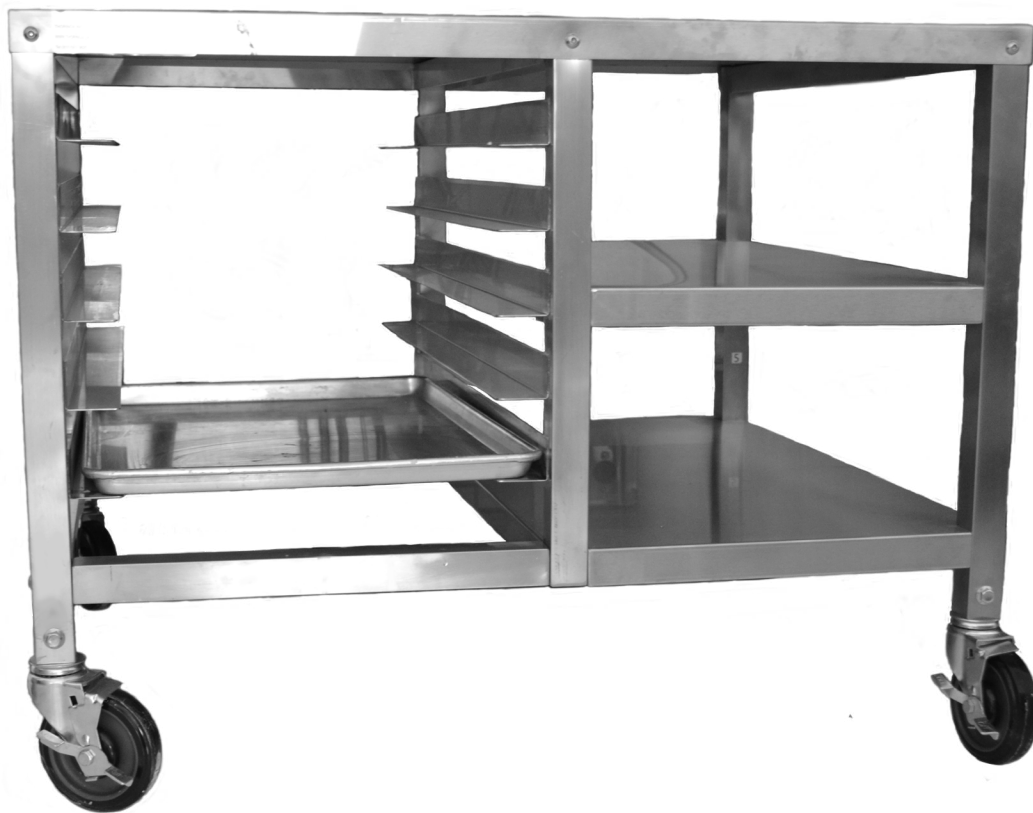

# OVEN STAND

## FEATURES

- ✓ Dimensions: 39" x 34" x 35"
- ✓ Ideal for ovens 24" to 40" wide
- ✓ Open base
- ✓ Integrated pan rack
- ✓ 5" standard casters
- ✓ Adjustable feet optional

Distributed by:

**DISTEX**

**THORINOX**